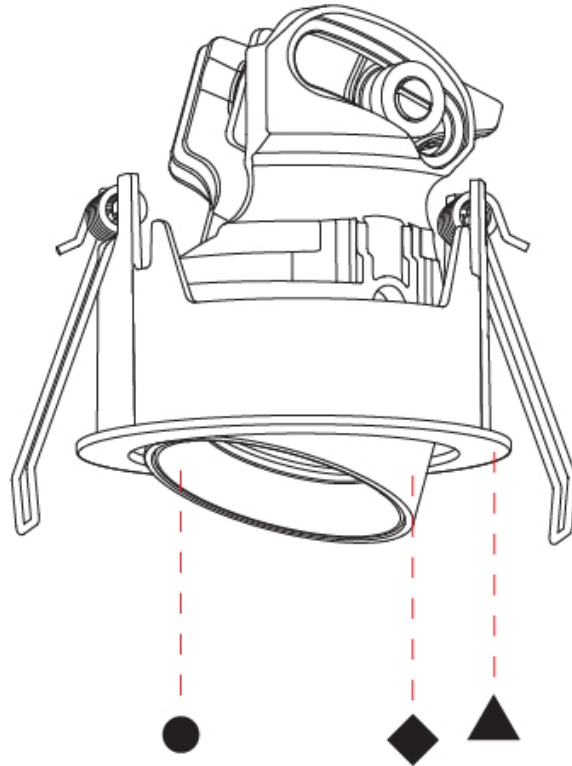

INVADER COMPACT ADJUSTABLE RECESSED

A35813-

PROJECT

TYPE

SPECIFIER

QUANTITY

DATE

A