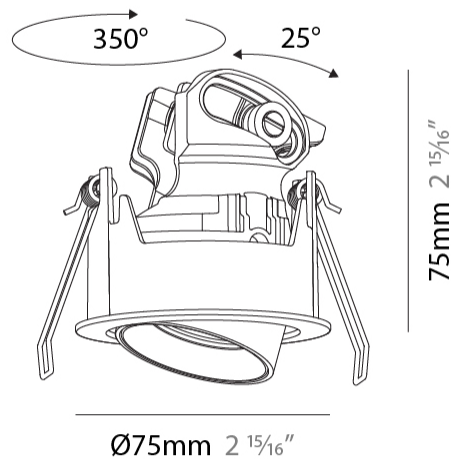

OPTICAL

Reflector°: [22 / 38 / 48](#)
 Adjustability: Rotational 350° / Tilt 25°
 Upon Request: Special Beam Angles

RATINGS AND CERTIFICATIONS

Certified By: Certified for North American Standards
 IP rating: IP40