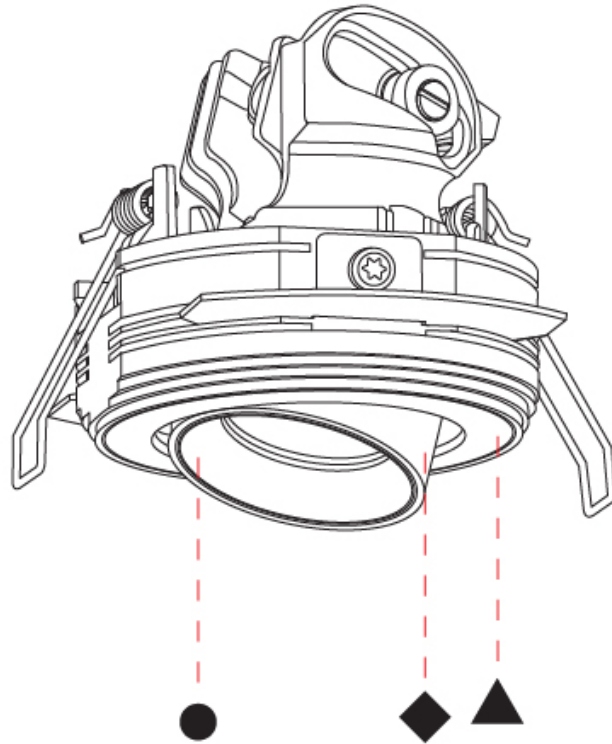

INVADER COMPACT ADJUSTABLE TRIMLESS

A35847-

PROJECT	_____
TYPE	_____
SPECIFIER	_____
QUANTITY	_____
DATE	_____

A