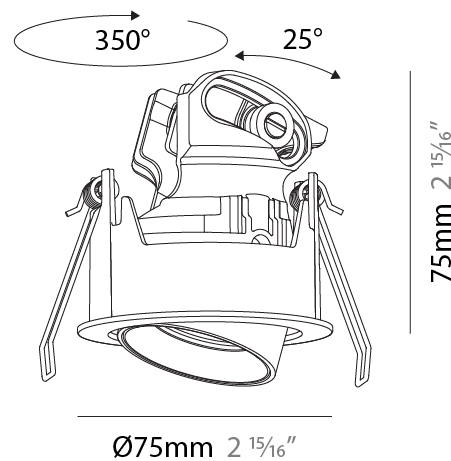

GENERAL

Series: Invader Compact
Subseries: Invader Compact Adjustable
Brand: Prolicht
Division: Architectural
Mounting Type: Recessed
Mounting Location: Ceiling
Subcategory: Downlight

PHYSICAL

Shape: Round
Diameter (mm): 75
Diameter (in): 2 15/16
Height (mm): 75
Height (in): 2 15/16
Ceiling Thickness (mm): 1 - 25
Ceiling Thickness (in): 1/16 - 1
Min. Recessing Depth (mm): 85
Min. Recessing Depth (in): 3 3/8
Light Distribution: Downlight
Fixture Finish: SSR / BKV / CWI / CRY / HAB / UFT / ITA / RUA / FTG / MYG / LOD / PUS / FRO / FUP / KIA / POP / BLS / SPG / MEY / GOH / GUM / CHC / COM / ABZ / JAG / OBR / MOS / ROR
Fixture Material: Aluminum
Cut-out Measurements: D. 68mm / 2 11/16"

ELECTRICAL

Lamp Type: LED (Zhaga Standard)
Input Wattage (W): 11
Total Output Wattage (W): 10
Dimming: Dali Dimming
Driver Included: No
Driver Location: Recessed Housing
Driver Type: Constant Current - 120Vac
Housing: See Components
Input Voltage (V): 120
Constant Current (MA): 250

LED

Number of LEDs: 1
Color Temperature (°K): Warm Dim
Max. Delivered Lumen (lm): 862
Nominal Lumen (lm): 1004
CRI: >90 CRI
Lamp Life (hrs): 50000

OPTICAL

Reflector°: 24 / 40 / 54
Adjustability: Rotational 350° / Tilt 25°

RATINGS AND CERTIFICATIONS

Certified By: Certified for North American Standards
IP rating: IP40