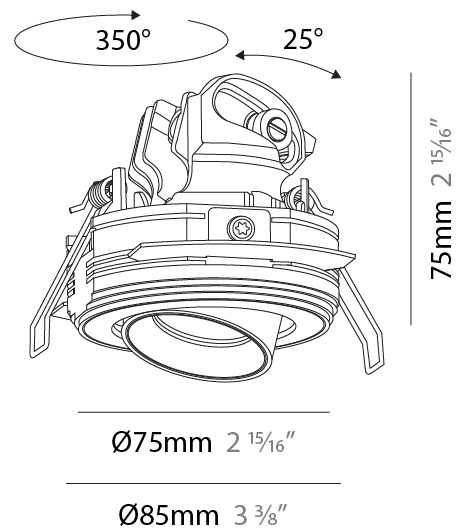

GENERAL

Series: Invader Compact
Subseries: Invader Compact Adjustable
Brand: Prolicht
Division: Architectural
Mounting Type: Trimless
Mounting Location: Ceiling
Subcategory: Downlight

PHYSICAL

Shape: Round
Diameter (mm): 75
Diameter (in): 2 15/16
Height (mm): 75
Height (in): 2 15/16
Ceiling Thickness (mm): 10 / 12 / 15
Ceiling Thickness (in): 3/8 or 1/2 or 9/16
Min. Recessing Depth (mm): 85
Min. Recessing Depth (in): 3 3/8
Light Distribution: Downlight
Fixture Finish: SSR / BKV / CWI / CRY / HAB / UFT / ITA / RUA / FTG / MYG / LOD / PUS / FRO / FUP / KIA / POP / BLS / SPG / MEY / GOH / GUM / CHC / COM / ABZ / JAG / OBR / MOS / ROR
Fixture Material: Aluminum
Cut-out Measurements: D. 86mm / 3 3/8"

ELECTRICAL

Lamp Type: LED (Zhaga Standard)
Input Wattage (W): 11
Total Output Wattage (W): 10
Dimming: Dali Dimming
Driver Included: No
Driver Location: Recessed Housing
Driver Type: Constant Current - 120Vac
Housing: See Components
Input Voltage (V): 120
Constant Current (MA): 250

LED

Number of LEDs: 1
Color Temperature (°K): Warm Dim
Max. Delivered Lumen (lm): 862
Nominal Lumen (lm): 1004
CRI: >90 CRI
Lamp Life (hrs): 50000

OPTICAL

Reflector°: 24 / 40 / 54
Adjustability: Rotational 350° / Tilt 25°

RATINGS AND CERTIFICATIONS

Certified By: Certified for North American Standards
IP rating: IP40