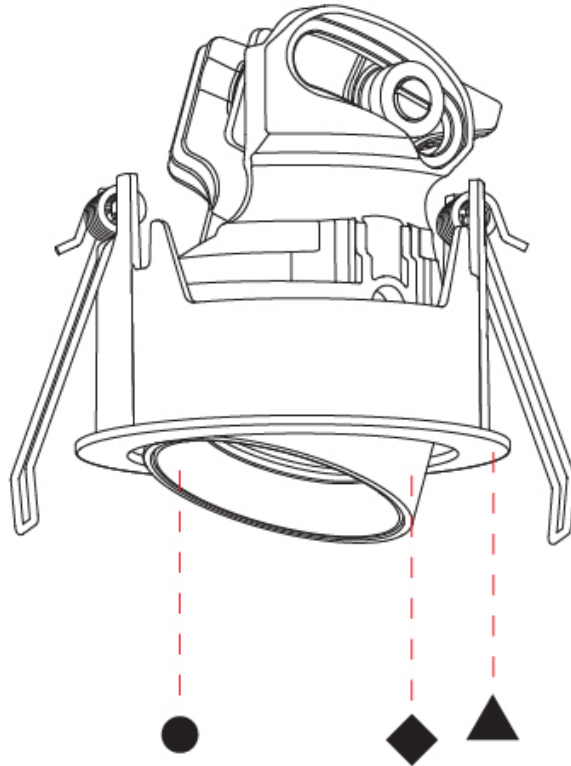

INVADER COMPACT ADJUSTABLE RECESSED

A35814-

PROJECT

TYPE

SPECIFIER

QUANTITY

DATE

A